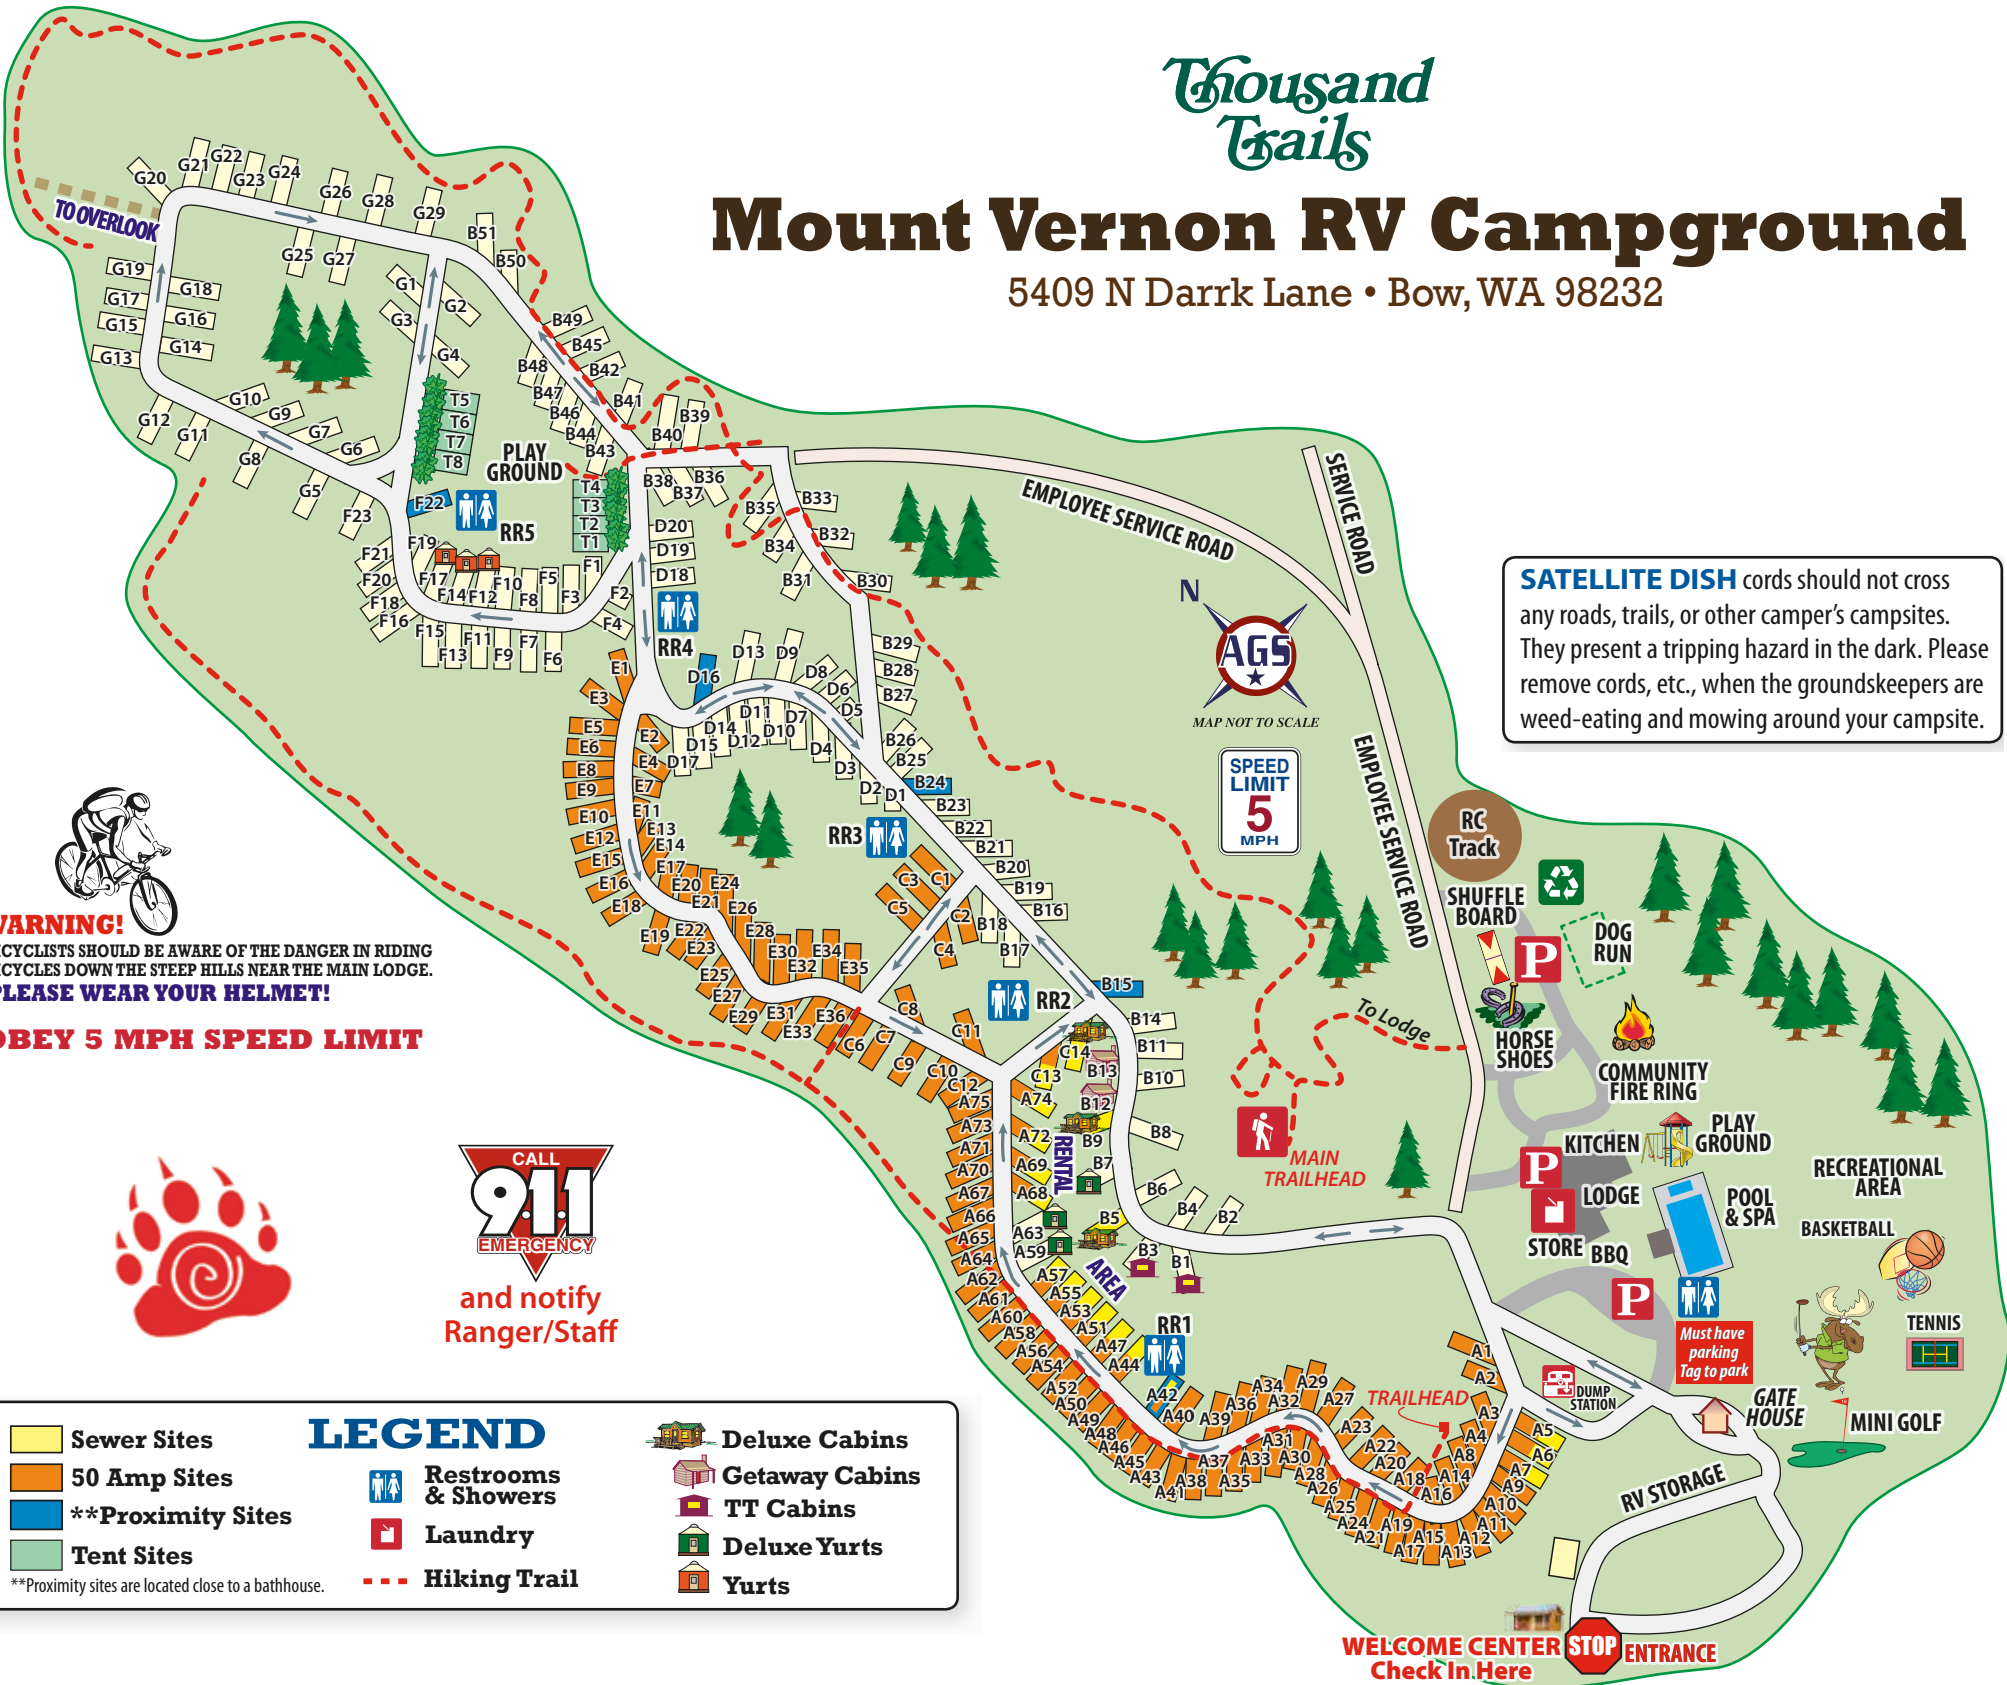

Mount Vernon RV Campground

5409 N Darrk Lane • Bow, WA 98232

SATELLITE DISH cords should not cross any roads, trails, or other camper's campsites. They present a tripping hazard in the dark. Please remove cords, etc., when the groundskeepers are weed-eating and mowing around your campsites.

WARNING!
BICYCLISTS SHOULD BE AWARE OF THE DANGER IN RIDING BICYCLES DOWN THE STEEP HILLS NEAR THE MAIN LODGE. PLEASE WEAR YOUR HELMET!

OBEY 5 MPH SPEED LIMIT

CALL **911** EMERGENCY
and notify Ranger/Staff

LEGEND	
Sewer Sites	Deluxe Cabins
50 Amp Sites	Getaway Cabins
**Proximity Sites	TT Cabins
Tent Sites	Deluxe Yurts
Restrooms & Showers	Yurts
Laundry	
Hiking Trail	

**Proximity sites are located close to a bathroom.

WELCOME CENTER STOP ENTRANCE
Check In Here